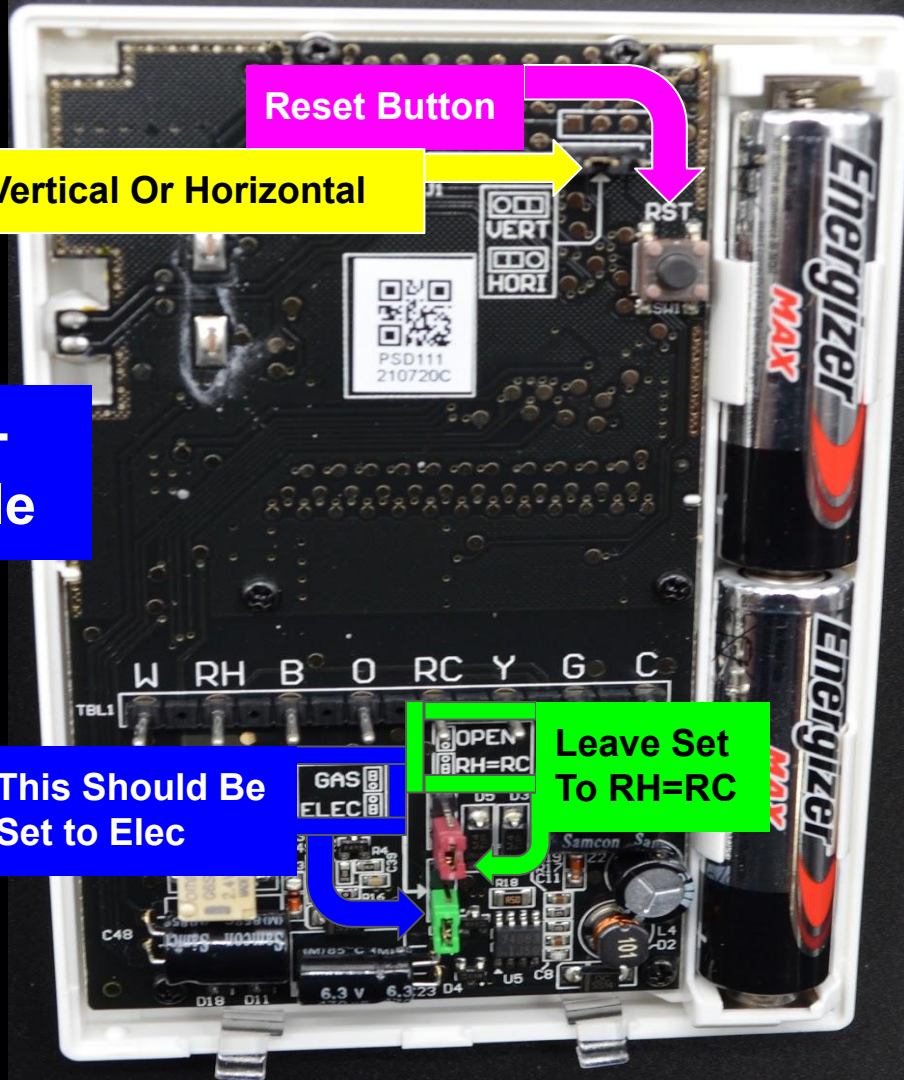

LUXPRO PSD111a+  
Non Programmable Thermostat

Reset Button

Set Display To Vertical Or Horizontal

Lux Pro PSD111a+  
Non Programmable

This Should Be  
Set to Elec

Leave Set  
To RH=RC

Reset Button

Set Display To Vertical Or Horizontal

Lux Pro PSD111a+  
Non Programmable

This Should Be  
Set to Elec

Leave Set  
To RH=RC