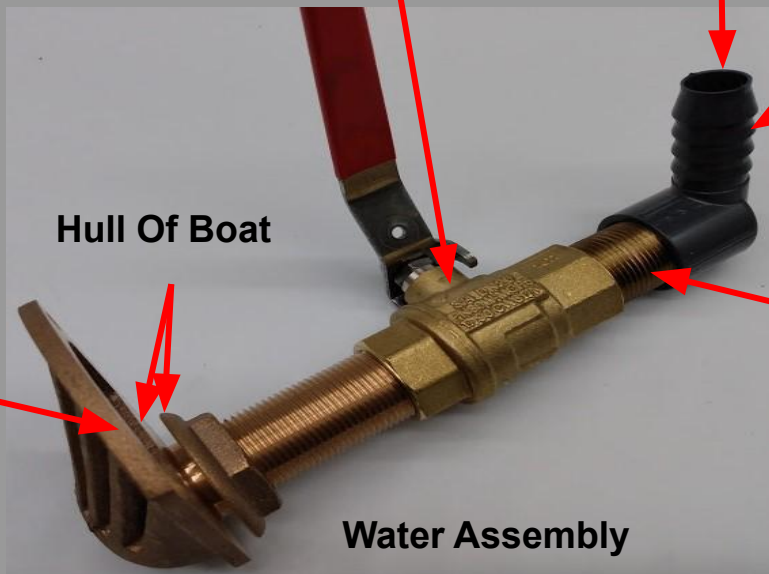

STANDARD INSTALL KITS:

<i>Water, Electrical & Misc Parts:</i>	<i>ALL KITS</i>		<i>Airflow Parts By Unit Size:</i>	<i>M5 M6</i>	<i>M9</i>	<i>M12 M16</i>	<i>M24</i>
<u>5/8" Bleed Off Valve (PVC)</u>	1		<u>4" Round Grill (Plastic)</u>	2	3	2	---
<u>5/8" Thru Hull (Plastic)</u>	1		<u>8x6 Aluminum Supply Grill</u>	---	---	1	3
<u>3/4" Ball Valve (Bronze)</u>	1		<u>12x8 Aluminum Return Grill</u>	1	1	---	---
<u>3/4" Elbow (PVC)</u>	1		<u>14x10 Aluminum Return Grill</u>	---	---	1	---
<u>3/4" Foot Scoop (Bronze)</u>	1		<u>14x12 Aluminum Return Grill</u>	---	---	---	1
<u>3/4" Nipple-Closed (PVC)</u>	1		<u>Duct Kit (Non Insulated)</u>	1	1	1	1
<u>3/4" Strainer (Large)</u>	1		<u>HY444 Air Splitter</u>	1	1	1	---
<u>14" Tie Strap</u>	1		<u>HY644 Air Splitter</u>	---	1	---	---
<u>20 Amp Circuit Breaker</u>	20		<u>HY664 Air Splitter</u>	---	---	1	---
<u>Hardware Kit</u>	1		<u>HY666 Air Splitter</u>	---	---	---	1
<u>Water Hose Kit</u>	1		<u>HY866 Air Splitter</u>	---	---	---	1
<u>Wire Kit (Marine Grade)</u>	1		<u>TB86-6B Transition Box</u>	---	---	1	3

Bronze 3/4" Ball Valve

**PVC 3/4" Thread x
Hose Barb Elbow**

**3/4 " Hose To Strainer
Attaches Here**

Bronze 3/4" Foot Scoop

Hull Of Boat

Water Assembly

Bronze 3/4" Nipple

5/8" Bleed Off Valve

5/8" PVC Thru Hull

[Back To Main Page](#)

14" Tie Straps

20 Amp Circuit Breaker

Ducting

Hose Kit:

30' of 5/8"

**6' of 1/2"
drain hose**