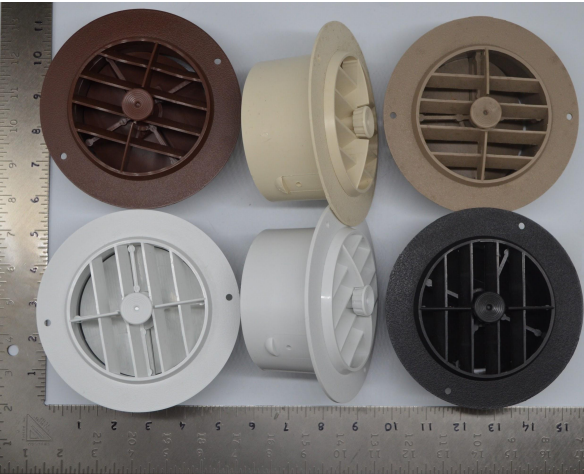

3' of 3/4"

Hardware Kit

(All Stainless Steel)

A = Unit Mounting Screws

B = Pan Head Grill Mounting Screws

C = Flat Head Foot Scoop Mounting Screws

D = #8 Hose Clamps (x12) [For 3/4" Hose]

E = #12 Hose Clamps (x8) [For 5/8" Hose]

[Back To
Main Page](#)

Large Strainer

Includes hose fittings and bracket

8x6 Supply Grill

12x8 Return Grill

[Back To Main Page](#)

14x10 Return Grill

4" Round Plastic Grills

5 colors to choose from.

Wire Kit (Marine Grade)

20' of 16/3 (for pump)

20' of 12/3 (for power)

[Back To
Main Page](#)

AY866

TB86-6B

HY444