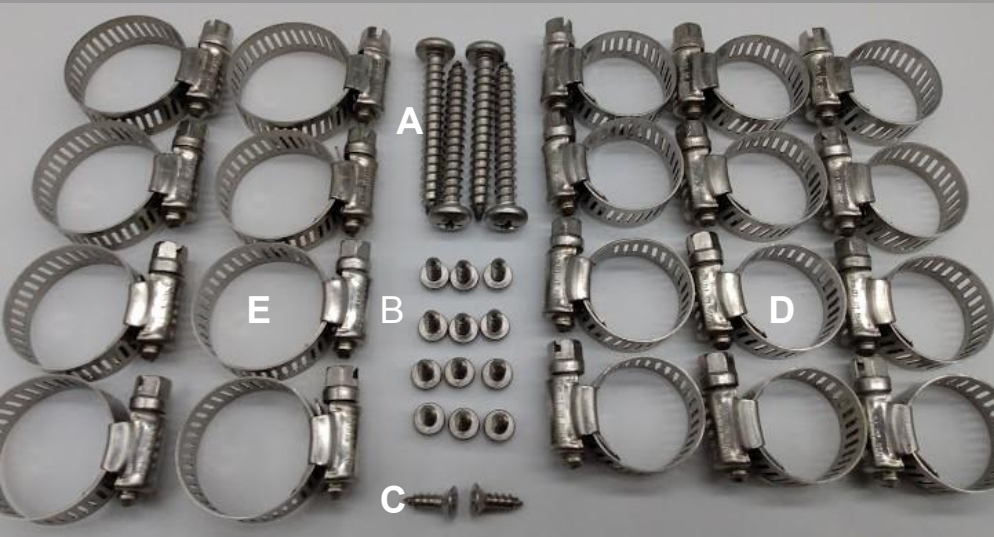

Bronze 3/4" Ball Valve

**PVC 3/4" Thread x
Hose Barb Elbow**

**3/4 " Hose To Strainer
Attaches Here**

Bronze 3/4" Foot Scoop

Hull Of Boat

Water Assembly

Bronze 3/4" Nipple

5/8" Bleed Off Valve

5/8" PVC Thru Hull

[Back To Main Page](#)

14" Tie Straps

20 Amp Circuit Breaker

Ducting

Hose Kit:

30' of 5/8"

**6' of 1/2"
drain hose**

3' of 3/4"

Hardware Kit

(All Stainless Steel)

A = Unit Mounting Screws

B = Pan Head Grill Mounting Screws

C = Flat Head Foot Scoop Mounting Screws

D = #8 Hose Clamps (x12) [For 3/4" Hose]

E = #12 Hose Clamps (x8) [For 5/8" Hose]

[Back To
Main Page](#)

Large Strainer

Includes hose fittings and bracket

8x6 Supply Grill

12x8 Return Grill

[Back To Main Page](#)

14x10 Return Grill

4" Round Plastic Grills